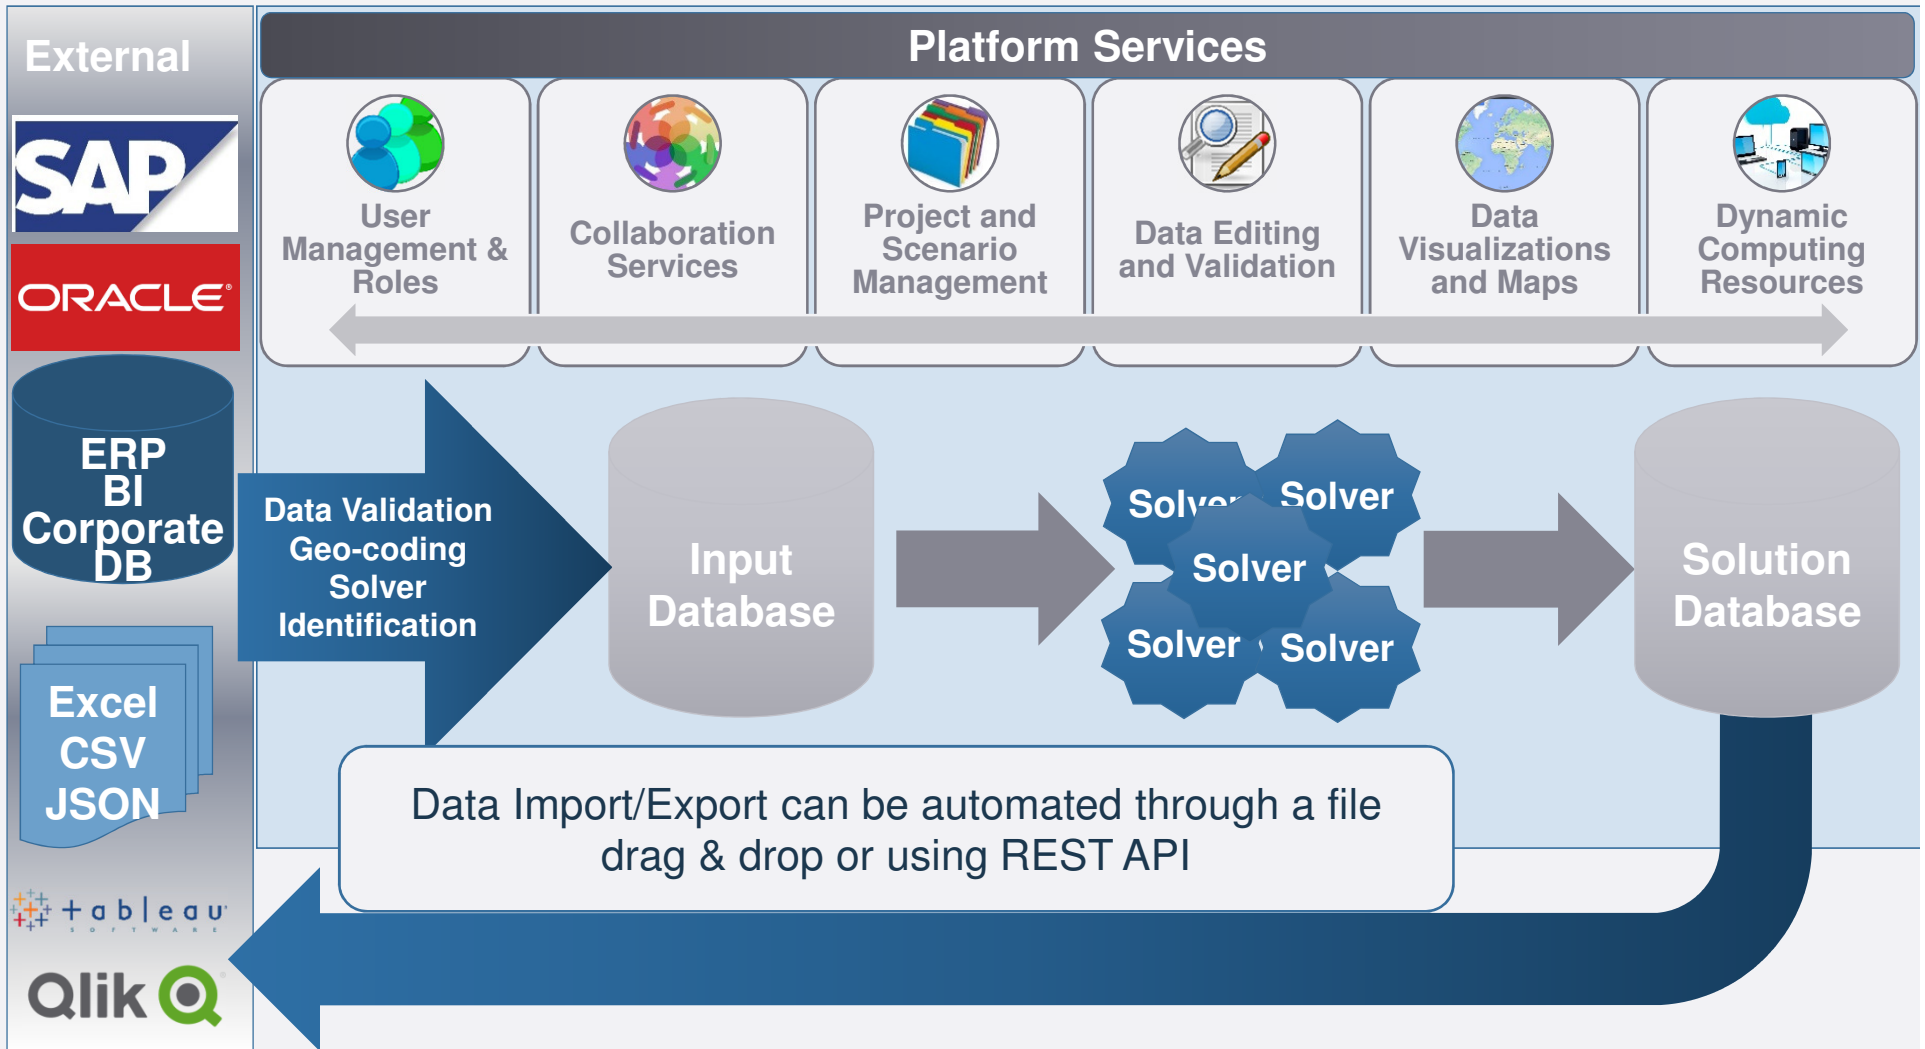

Opalytics Cloud Platform Overview